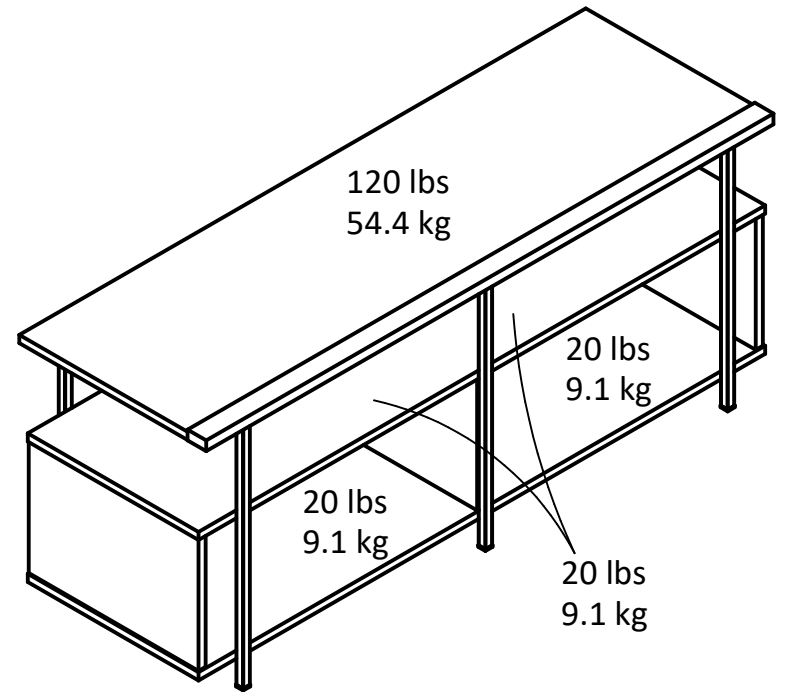

4930

Interior Storage dimensions:
(upper section)
59.53 in. (151.2 cm) W
7.80 in. (19.8 cm) H
17.95 in. (45.6 cm) D

Interior Storage dimensions:
(bottom section - one side)
28.52 in. (72.45 cm) W
12.05 in. (30.6 cm) H
17.83 in. (45.3 cm) D
3.55 cubic feet each side

Wood Breakdown: 94%
Total storage: 11.92 cubic feet

Overall Product Size:
59.61"W x 19.69"D x 24.84"H
151.4cm W x 50.0cm D x 63.1cm H

Unit is design for Flat Panel TV up to 69" (175.3cm)
TV must weigh less than 120 LBS (54.4 kg)

Maximum Weight Capacities
Unit Weight: 88 lbs. (40 kg)