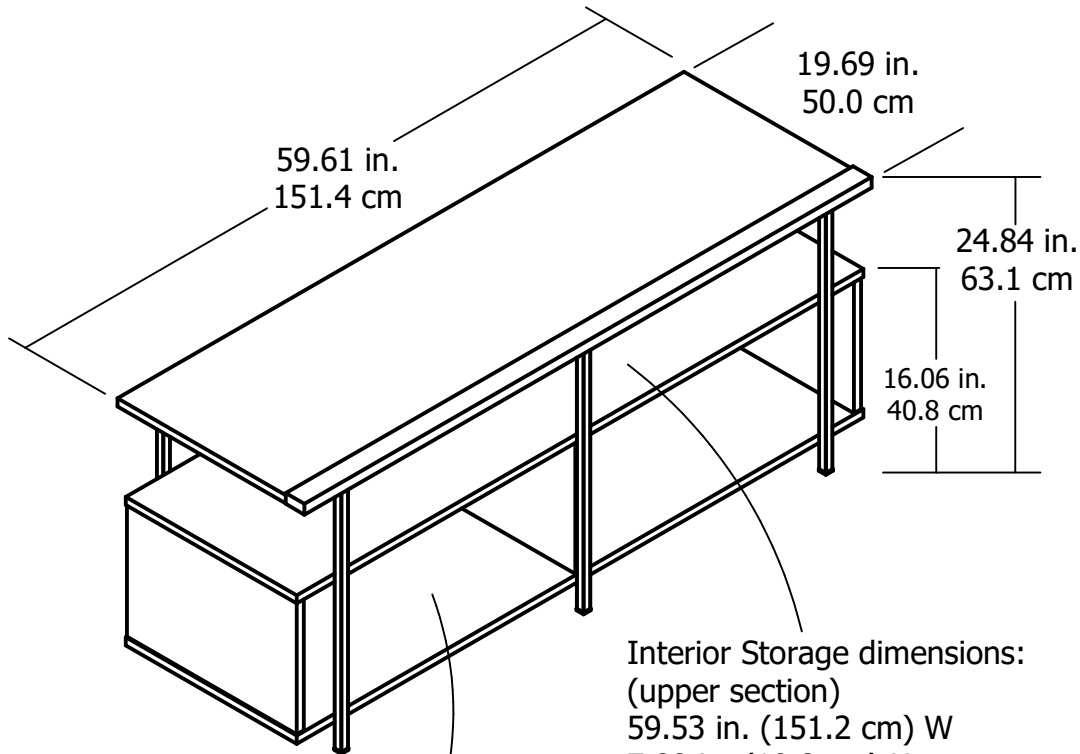

4930

Interior Storage dimensions:
(upper section)
59.53 in. (151.2 cm) W
7.80 in. (19.8 cm) H
17.95 in. (45.6 cm) D

Interior Storage dimensions:
(bottom section - one side)
28.52 in. (72.45 cm) W
12.05 in. (30.6 cm) H
17.83 in. (45.3 cm) D
3.55 cubic feet each side

Wood Breakdown: 94%
Total storage: 11.92 cubic feet

Overall Product Size:
59.61"W x 19.69"D x 24.84"H
151.4cm W x 50.0cm D x 63.1cm H

Unit is design for Flat Panel TV up to 69" (175.3cm)
TV must weigh less than 120 LBS (54.4 kg)

Maximum Weight Capacities
Unit Weight: 88 lbs. (40 kg)